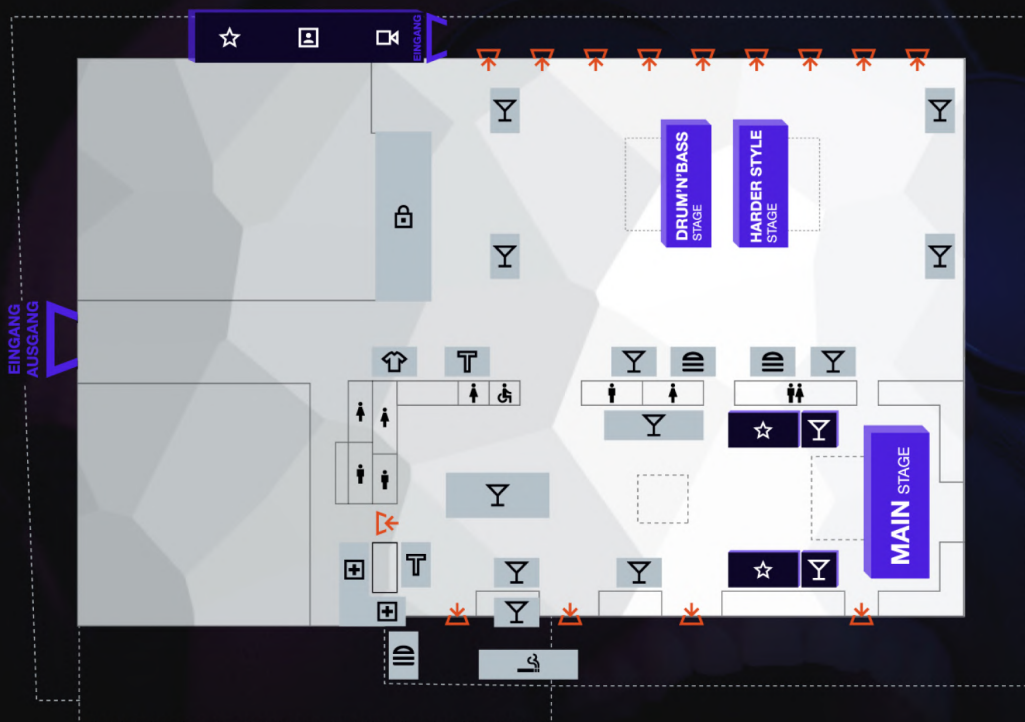

BEATPATROL

25/10/21

TIMETABLE

MARX HALLE WIEN

	MAINSTAGE	HARDER STYLES STAGE HOSTED BY VILLAIN	D'N'B STAGE
16:00			
17:00	OPEN DOORS	BEATBREAKAZZ	FYS SHOWCASE
18:00		CONCEPT ART	SWITCH! SHOWCASE
19:00	ANNA ULLRICH	SOUND RUSH	KANINE
20:00	D.T.E	FREQUENCERZ	KOVEN
21:00	GABRY PONTE	REBELION	TURN0
22:00	NEELIX	PAUL ELSTAK FT. BOOGSHE	NOISIA
23:00	CAMO & KROOKED B2B MEFJUS	D-FENCE	HEDEX FT. SKYWALKER
00:00	VINI VICI	POLEY TIGHT B2B ARTHEIST	DOSSA & LOCUZED
01:00	DIMITRI VEGAS & LIKE MIKE		
02:00			
03:00	HEADHUNTERZ		
04:00			
05:00	COONE		
06:00			

BEATPATROL

- Y DRINKS
- ≡ FOOD
- WC WC
- ♿ WC
- + FIRST AID
- 👕 MERCH
- 👛 WARDROBE
- ↖ ENTRANCE
- ↗ EMERGENCY EXIT
- 📺 PRESS
- 📋 GUEST LIST
- T CASHLESS TOKEN
- 🚬 SMOKING
- ☆ VIP

- MAIN STAGE
- HARDER STYLE STAGE
- DRUM'N'BASS STAGE